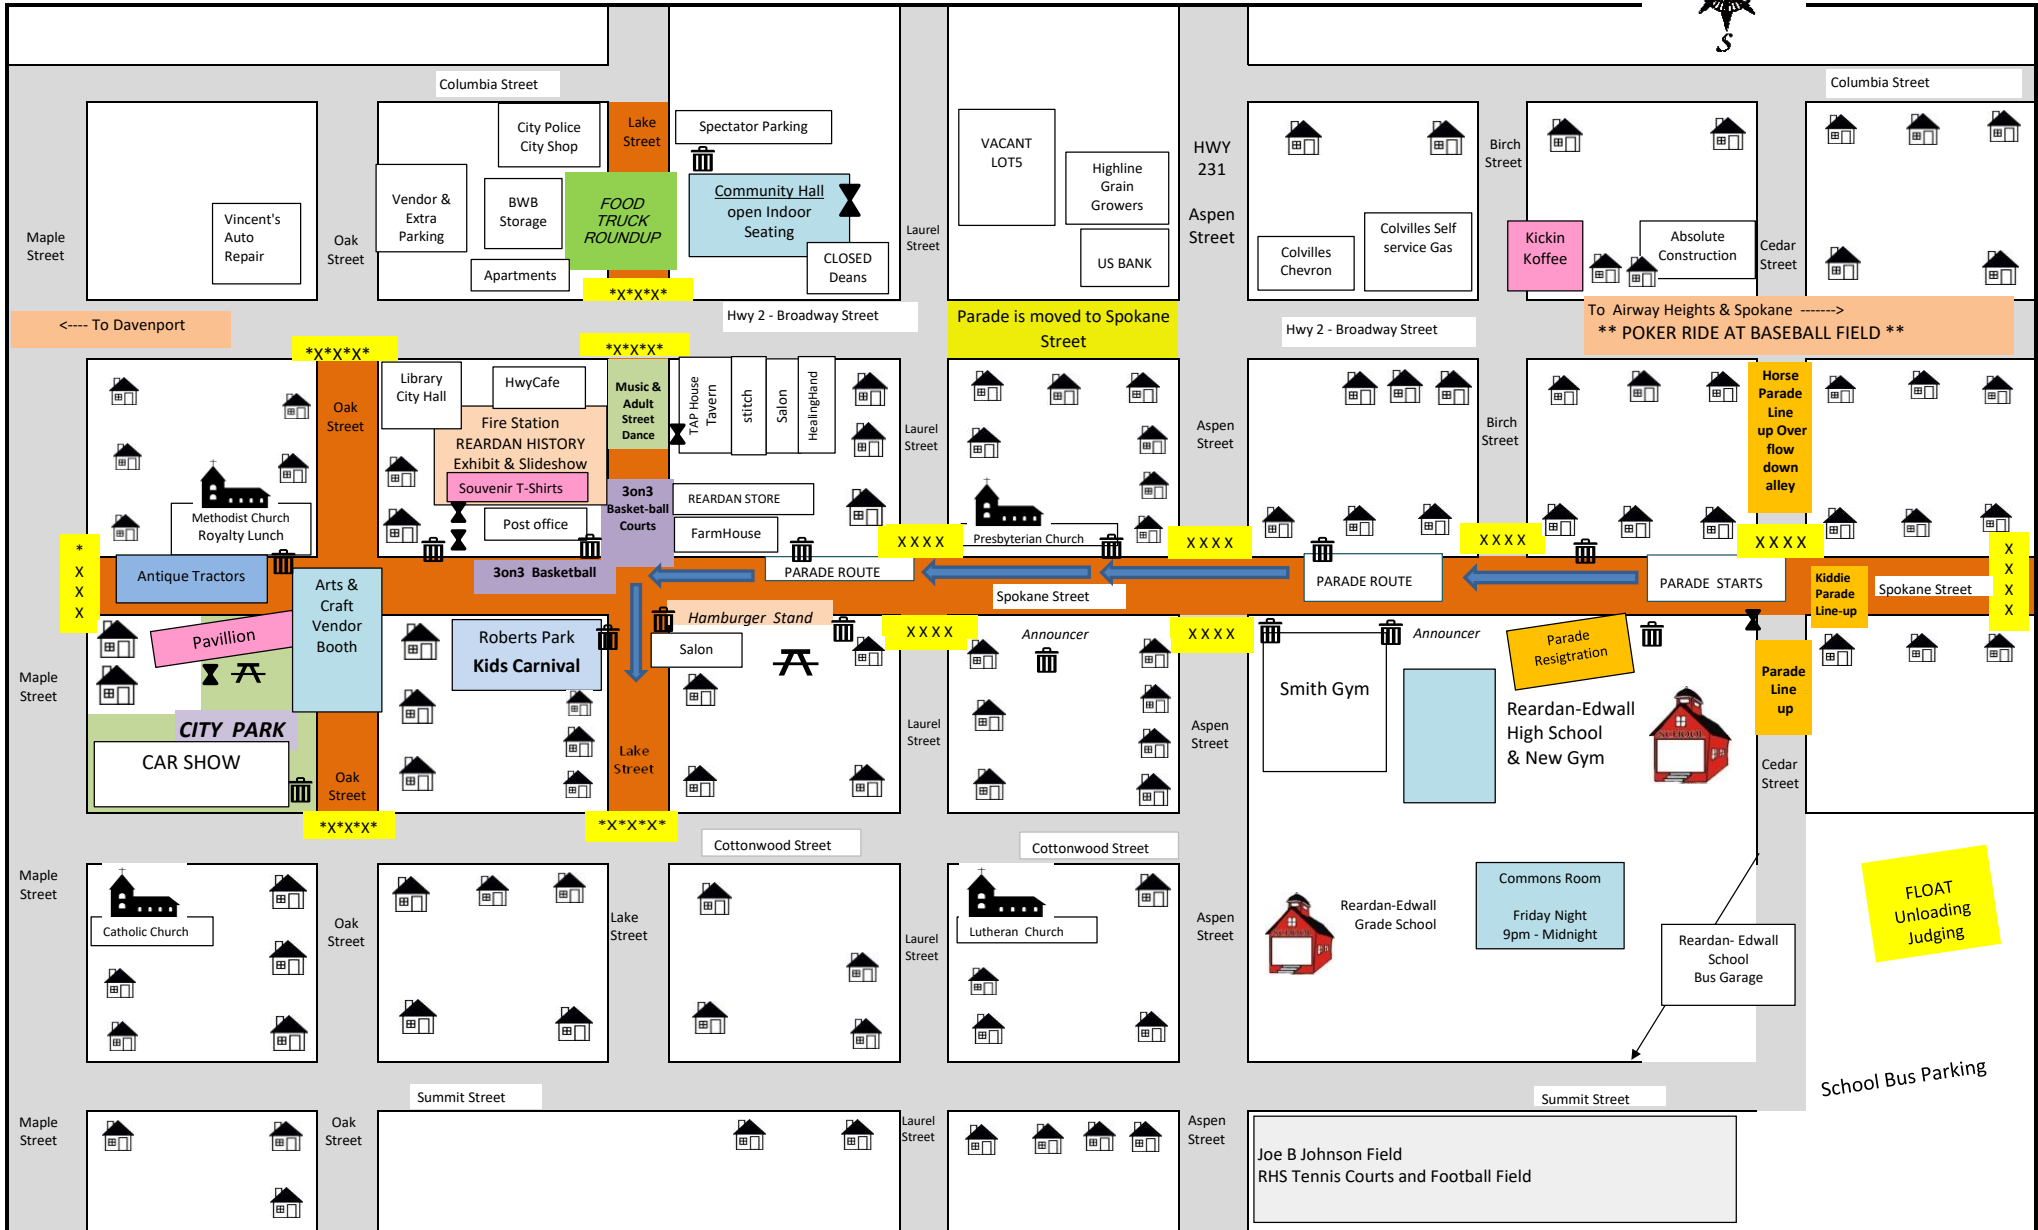

# REARDAN MULE DAYS -- PARADE ROUTE AND EVENT LOCATION

-  Picnic Table
-  Public Restroom / Porta Potty
-  Reardan Resident Homes
-  Garbage Can along
-  Parade Route
-  Reardan Church Building
-  **ROADS CLOSED**
-  XXXX Road Closure - until after parade
-  \*X\*X\*X\* Road Closure - ALL DAY

Picnic Tables - 6 at city park, 2 at Beauty Salon, 6 at Speed Trap Tap House  
Garbage Cans - 10 Line up along Lake Street and Spokane Avenue, 3 in City Park Pavilion  
Barricades - 13 Intersections setup on corners and move Saturday morning, move back to corner 5pm

**MULE DAYS NEEDS VOLUNTEERS - Please join us.**