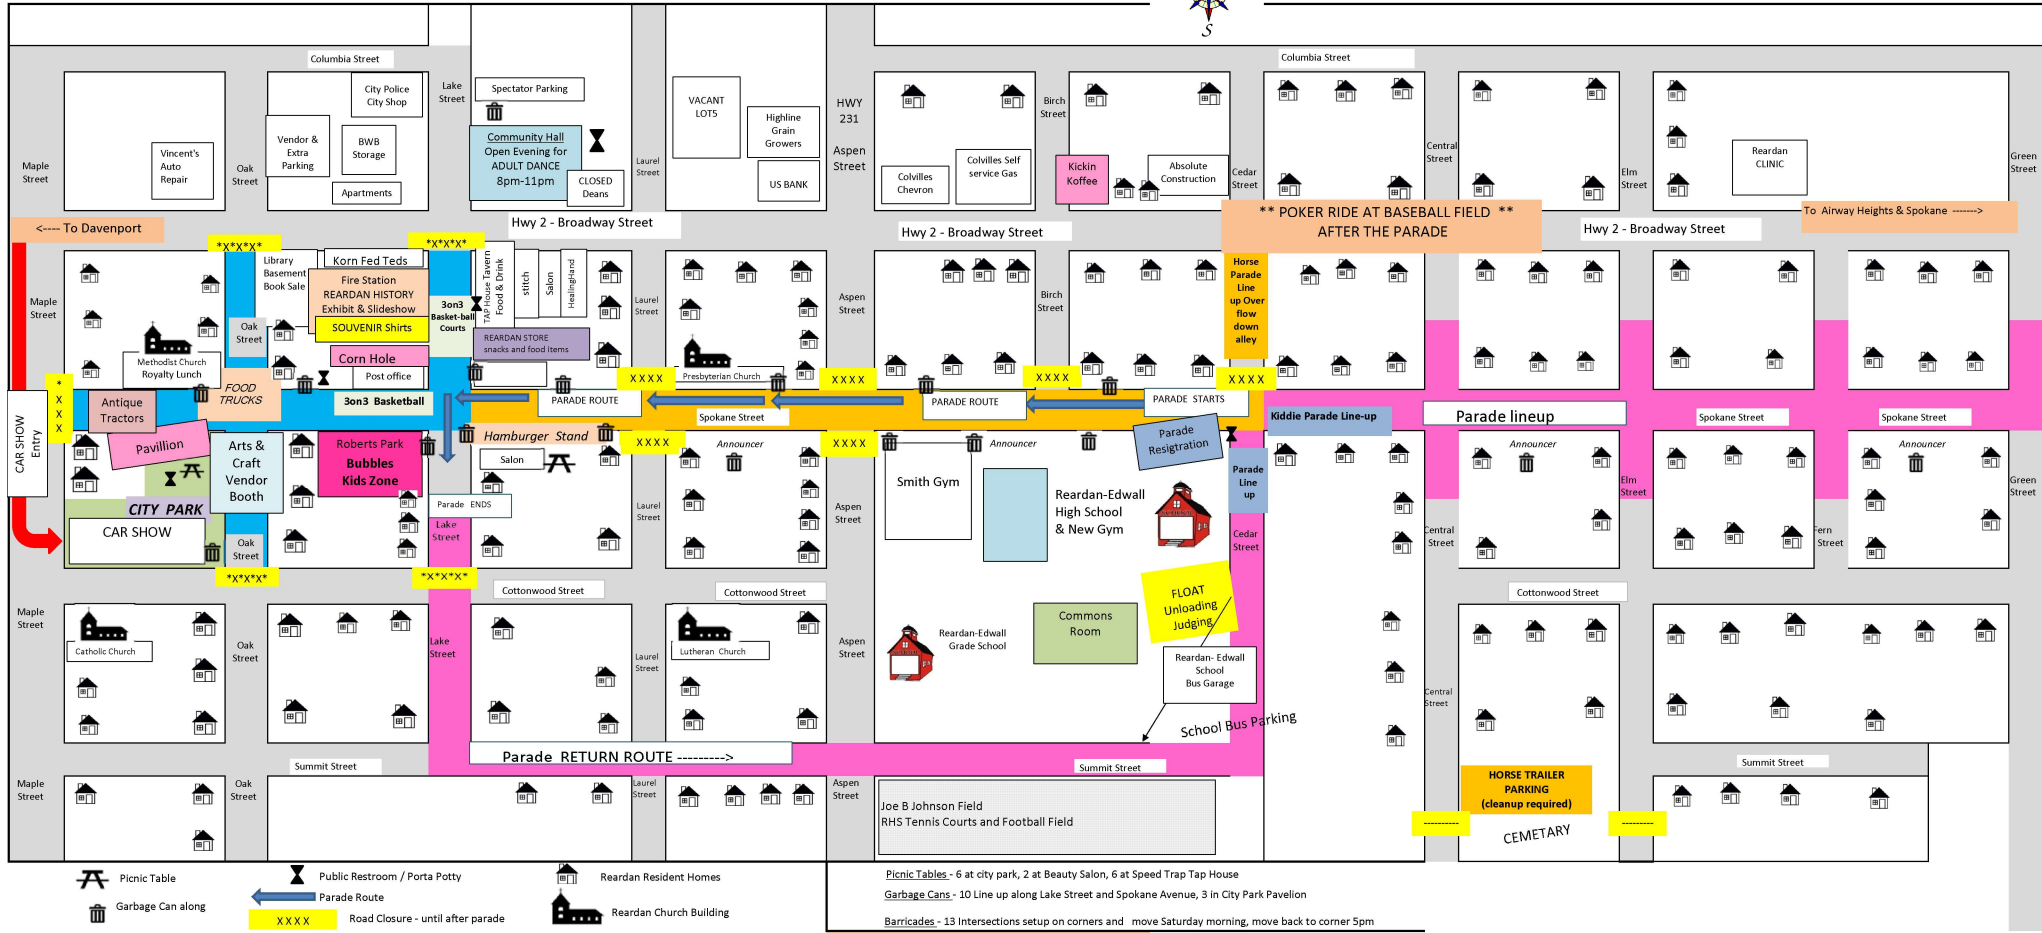

# REARDAN MULE DAYS -- PARADE ROUTE AND EVENT LOCATION

- Picnic Table
- Public Restroom / Porta Potty
- Reardan Resident Homes
- Garbage Can along
- Parade Route
- Reardan Church Building
- XXX Road Closure - until after parade
- \*X\*X\*X\* Road Closure - ALL DAY

Picnic Tables - 6 at city park, 2 at Beauty Salon, 6 at Speed Trap Tap House  
 Garbage Cans - 10 Line up along Lake Street and Spokane Avenue, 3 in City Park Pavellon  
 Barricades - 13 Intersections setup on corners and move Saturday morning, move back to corner 5pm  
**MULE DAYS NEEDS VOLUNTEERS - Please join us.**

**ZONE 1 = BLUE**

**ZONE 2 = ORANGE**

**ZONE 3 = PINK**