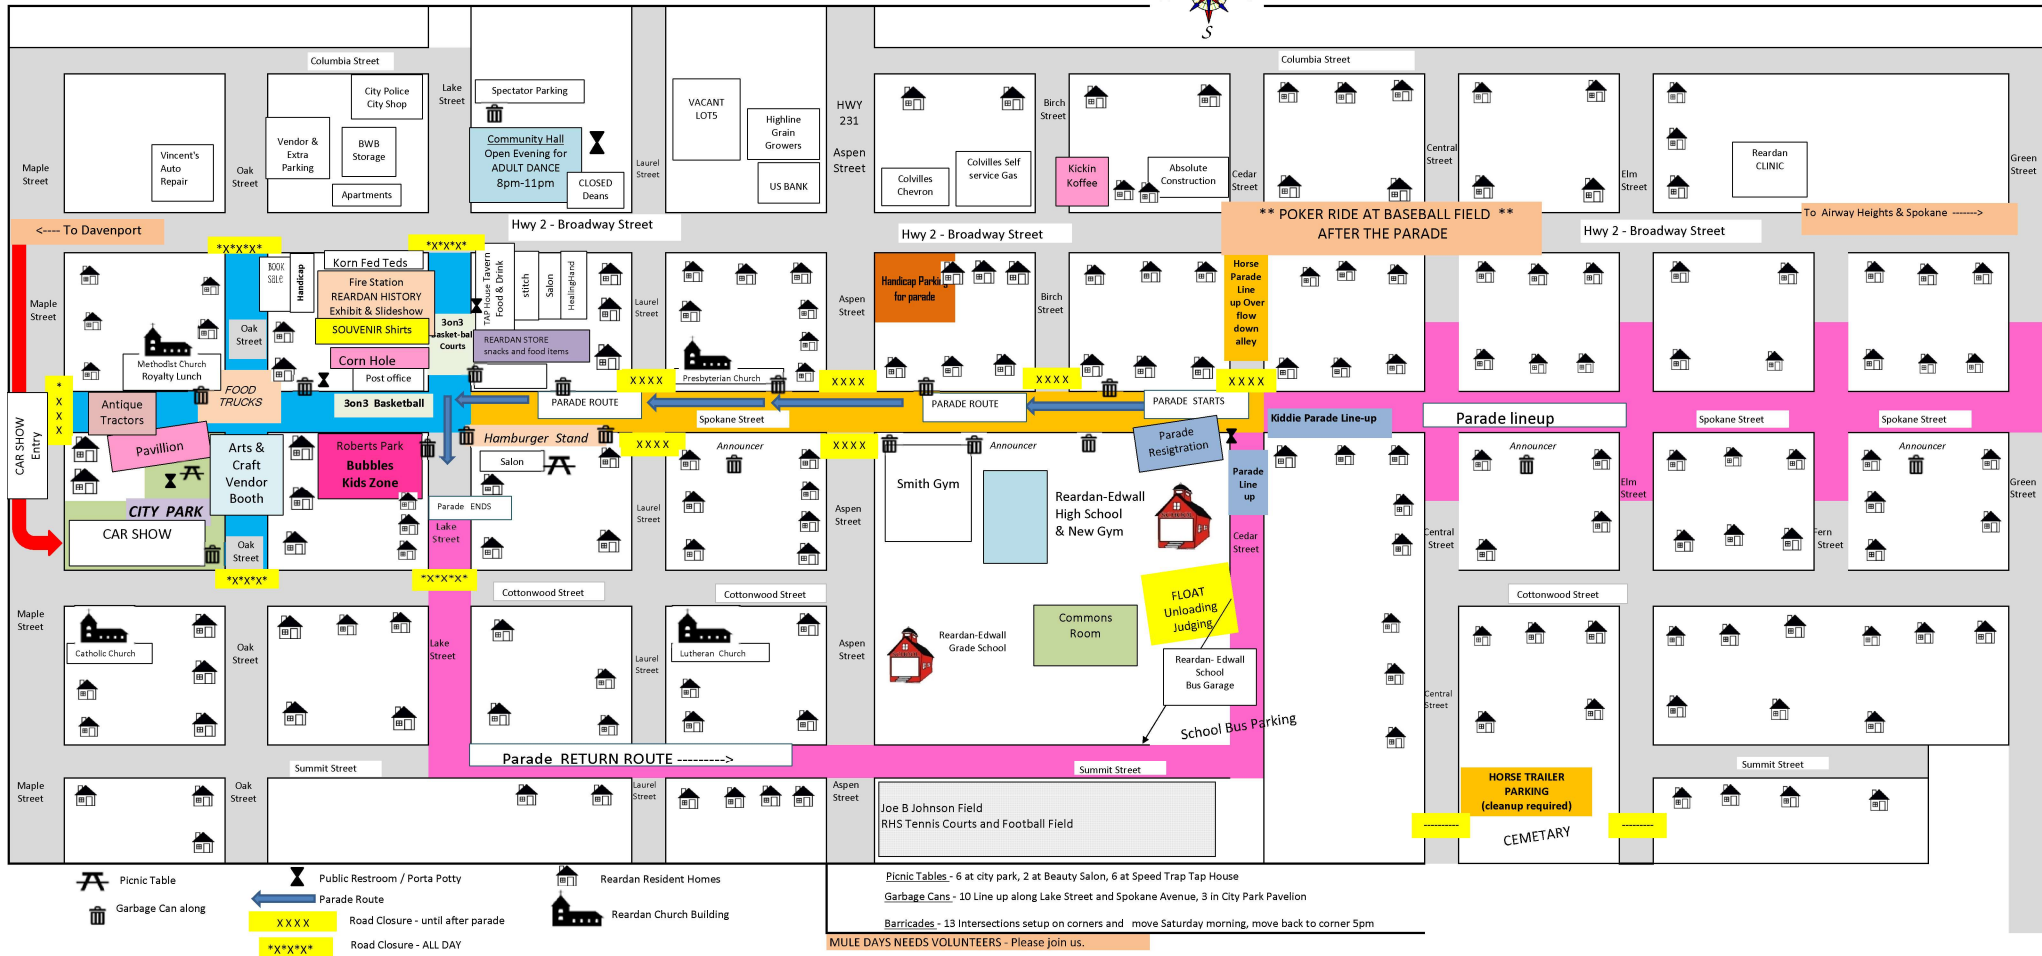

# REARDAN MULE DAYS -- PARADE ROUTE AND EVENT LOCATION

**ZONE 1 = BLUE**

**ZONE 2 = ORANGE**

**ZONE 3 = PINK**